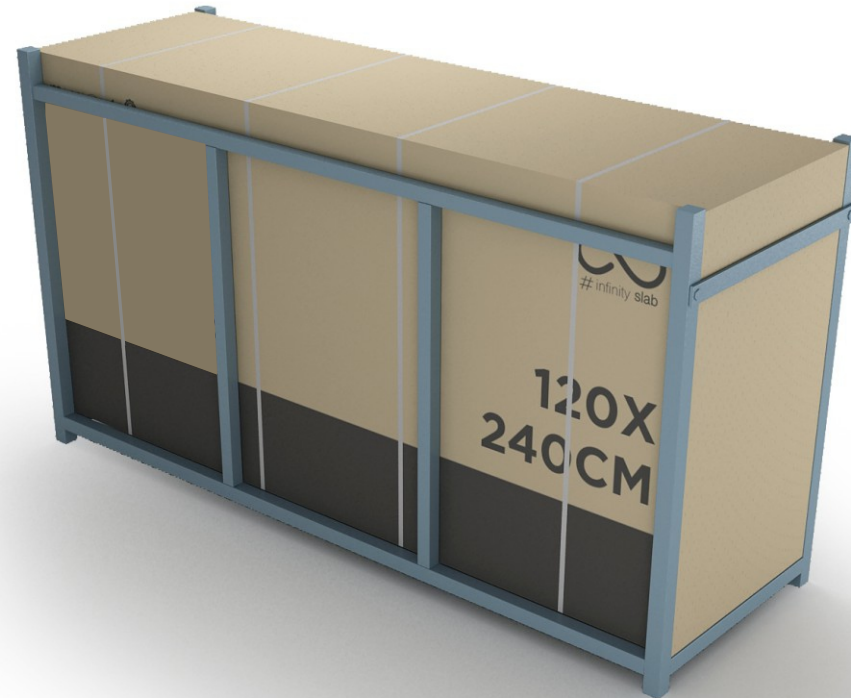

Pine Wood Pallet & Normal Wood Pallet Packing Details

EXPORT PALLETS PACKING DETAILS

Pine Wood Pallet & Normal Wood Pallet Packing Details

Container Type	Size(cm) 9 mm Thickness	Pcs/ Box	Sqm./ Box	Approx Weight/ Box(Kgs.)	Pallet Dimensions	Pallets	Box/Pallet	Total Boxes	Total SQM	Net Weight (Kgs.)	Approx Pallet Weight (Kgs.)	Approx Total Pallet Weight (Kgs.)	Approx Total Weight (Kgs.)
20 Feet Container	30x60	8	1.44	27.50	37" x 44"	24	40	960	1382.40	26400	35	840	27240
	60x60	4	1.44	27.00	37" x 44"	24	42	1008	1451.52	27216	30	720	27936
	60x120	2	1.44	28-29	(37"x44") (24"x48")	(12) (7)	(62) (30)	954	1373.76	27189	(35)(20)	(420)(140)	27749
	80x80	3	1.92	37-38	44" x 44"	20	34	680	1305.60	25840	30	600	26440
	80x160	2	2.56	52-53	(44"x45") (32"x64")	(10) (6)	(44) (12)	512	1310.72	26880	(35)(30)	(350)(180)	27410
	120x120	2	2.88	59-60	(29.5"x48") (48"x48")	(13) (4)	(28) (20)	444	1278.72	26640	(55)(35)	(715)(140)	27495
40 Feet Container	120x180	2	4.32	87.00	77"x29.5"x54"	12	26(Iron Frame)	312	1347.84	27144	53	636	27780
	120x240	1	2.88	60-61	100" x 29.5" x 54"	12	36(Iron Frame)	432	1244.16	26352	84	1008	27360

Euro Pallets Packing Details

Container Type	Size(cm)	Pcs/ Box	Sqm./ Box	Approx Weight/ Box(Kgs.)	Pallet Dimensions	Pallets	Box/Pallet	Total Boxes	Total SQM	Approx Total Weight (Kgs.)
20 Feet Container	60x120	2	1.44	28-29	32" x 48"	(11) (8)	(52) (32)	828	1192.32	24926
	80x80	3	1.92	36-38	32" x 48"	22	32	704	1351.68	27252

Pallet Packaging Detail :

Thickness :	09MM
Area/Box :	2.88 Sq. Mtr.
Pcs/Box :	01 Pcs.
Box/Pallet :	36 Box
Box Wt. :	60-61Kgs.
Total Pallet Wt. :	2283Kgs.

For 120x240cm Tiles

Iron Frame with Box

Container Packaging Details