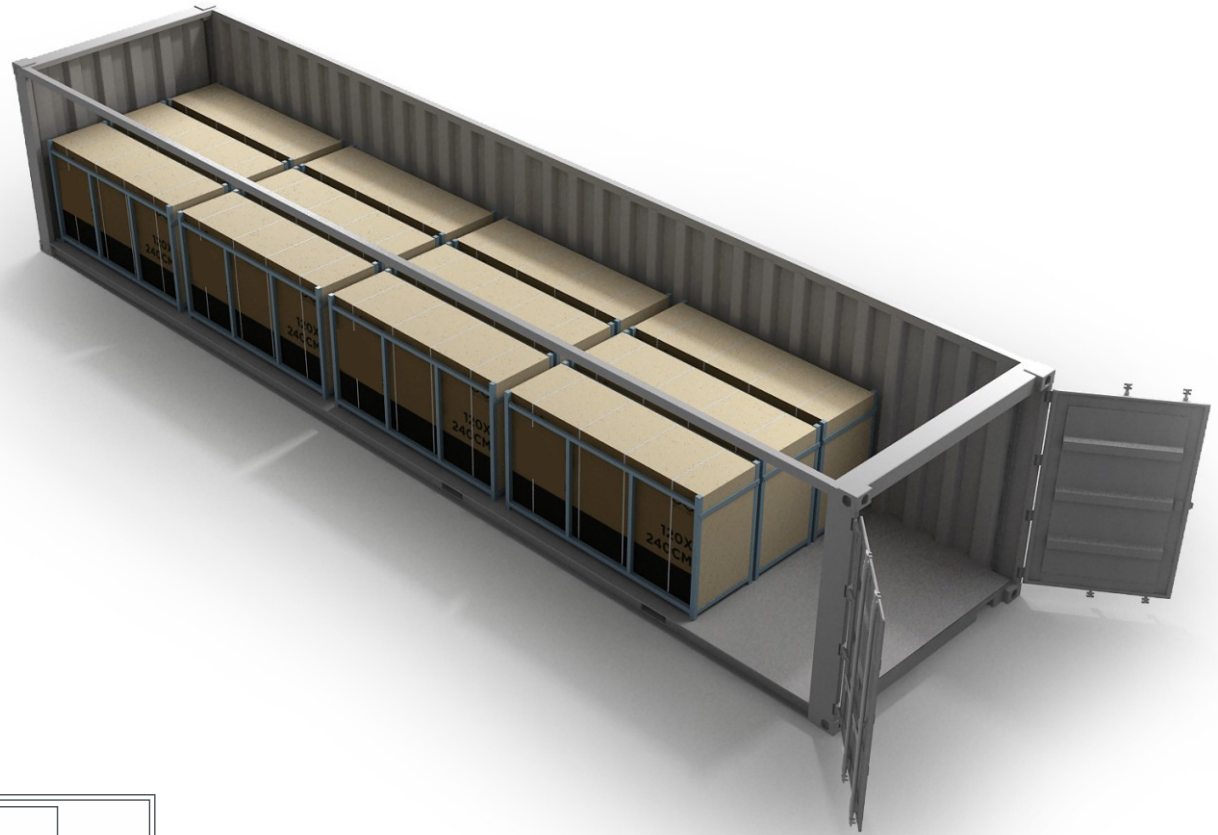

Euro Pallets Packing Details

Container Type	Size(cm)	Pcs/ Box	Sqm./ Box	Approx Weight/ Box(Kgs.)	Pallet Dimensions	Pallets	Box/Pallet	Total Boxes	Total SQM	Approx Total Weight (Kgs.)
20 Feet Container	60x120	2	1.44	28-29	32" x 48"	(11) (8)	(52) (32)	828	1192.32	24926
	80x80	3	1.92	36-38	32" x 48"	22	32	704	1351.68	27252

Pallet Packaging Detail :

Thickness :	09MM
Area/Box :	2.88 Sq. Mtr.
Pcs/Box :	01 Pcs.
Box/Pallet :	36 Box
Box Wt. :	60-61Kgs.
Total Pallet Wt. :	2283Kgs.

For 120x240cm Tiles

Iron Frame with Box

Container Packaging Details